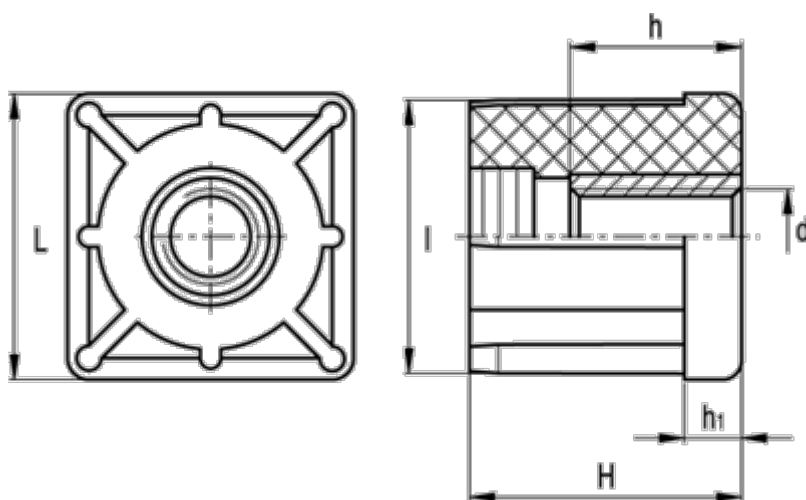

Data Sheet

Article number: 2310320095
Description: E+G Square end-cap
NDX.Q-40x2-M16

Measures

d	= M16	Tube wall thickness = 2.0
h	= 15	Weight (g) = 49
H	= 38	
h1	= 8	
Internal tube size	= 36.0	
l	= 36.0	
L	= 40	
Outer tube size	= 40	